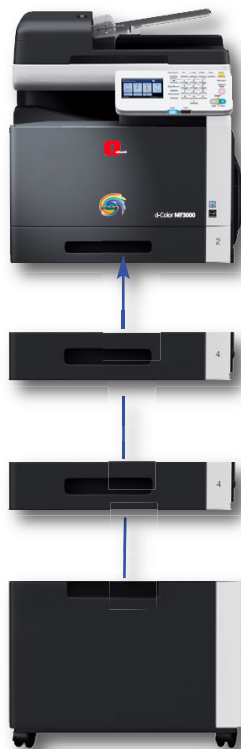

d-Color MF3000

A4 FULL COLOUR MFP

Preliminary Datasheet

olivetti

The **d-Color MF3000** joins the Olivetti line-up as one of the most sought-after colour MFPs on the market.

Printing and copying in colour and mono at **30ppm**, the **d-Color MF3000** will complement Olivetti's existing range of A3 colour MFPs with its exceptional quality, low running costs and features to enhance productivity and security within small offices and workgroups.

The d-Color MF3000 is a **printer, copier, scanner and fax machine**, in one very compact machine. 100% duplex speed is maintained at 30ppm through the ADF and duplex unit and it scans quickly, in PDF, JPEG, XPS and TIFF format, to email, FTP, HDD, USB and SMB.

As one of the most compact colour MFPs in its class, the **d-Color MF3000** offers standard duplex, standard paper capacity of 250 sheets and an option of 2 extra paper cassettes, each handling up to 500 sheets. It is delivered with a 1.5GB RAM and a 120GB hard-drive, as well as PCL, Postscript, XPS and PDF 1.7 support, thanks to its 800 MHz Emperon processor. The **d-Color MF3000** supports standard 1GB Ethernet and a peer-to-peer USB 2.0 connection.

d-Color MF3000

SPECIFICATION

OPTIONS & CONFIGURATION

PF-P108
1 x Paper Tray

PF-P108
1 x Paper Tray

Simple Cabinet

COPIER FUNCTIONS

Technology	Laser
Max Paper size	A4 (140x149 to 216x356 mm)
Warm-up Time	45 sec power on, 35 ready
Memory	1,500 MB
Hard Disk	Standard 120 GB
Paper Input Capacity	250 + 100 Sheets (1,350 max)
Paper weight	60 - 210 gsm
Output Paper Tray	250 Sheets
Document Feeder	RADF 50 Sheets
Duplex Unit	Standard
Dimensions (W x D x H)	555 x 508 x 550 mm
Weight	39 kg
Display	4.3" Touch Screen
Options	2 x 500 Sheet Trays
Copying Speed Mono	30 / 30 cpm
First Copy Time	10.1 sec (mono), 12 sec (colour)
Copy Resolution (dpi)	600 x 600 dpi
Zoom Range	25-400%
Continuous Copy	1 - 999